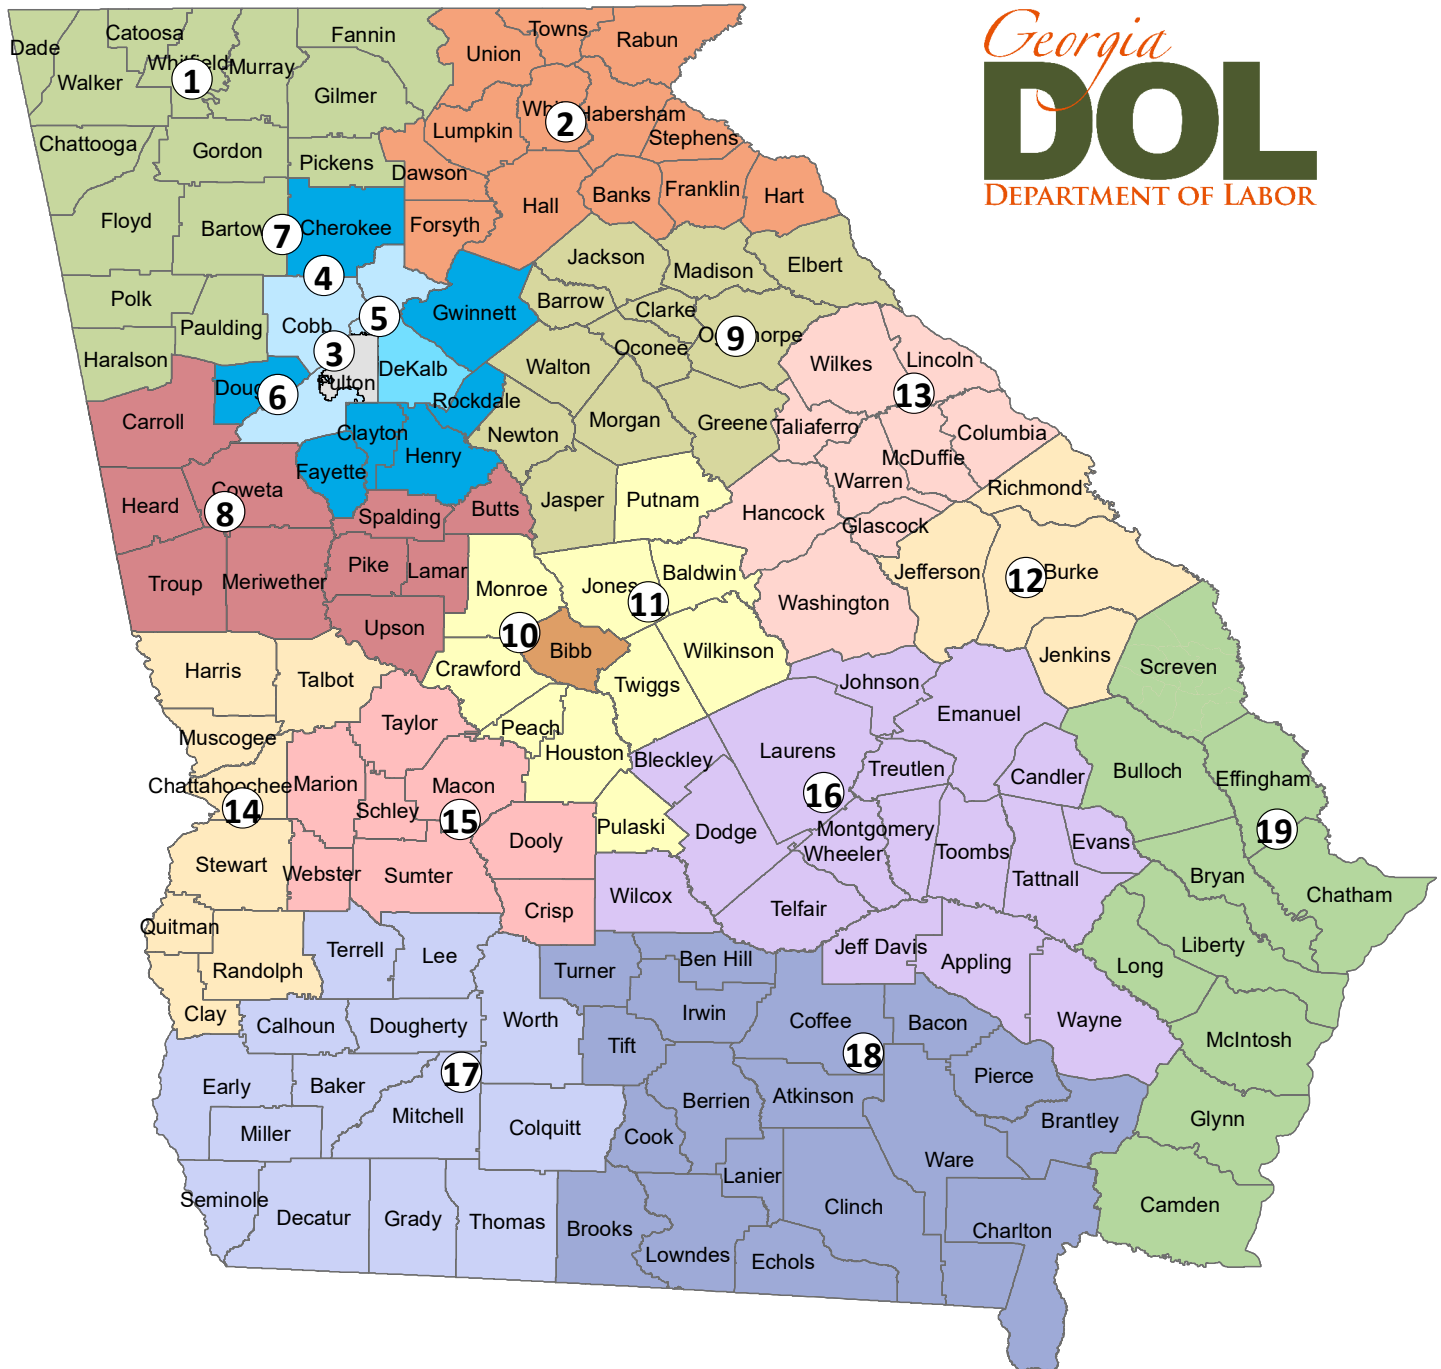

Georgia Local Workforce Development Areas (LWDA)

- | | | |
|-----------------------------|--|-------------------------------|
| LWDA 01 - Northwest GA | LWDA 08 - Three Rivers | LWDA 14 - Lower Chattahoochee |
| LWDA 02 - Georgia Mountains | LWDA 09 - Northeast GA | LWDA 15 - Middle Flint |
| LWDA 03 - City of Atlanta | LWDA 10 - Macon-Bibb | LWDA 16 - Heart of GA |
| LWDA 04 - Cobb County | LWDA 11 - Middle GA | LWDA 17 - Southwest GA |
| LWDA 05 - DeKalb County | LWDA 12 - Central Savannah
River Area | LWDA 18 - Southern GA |
| LWDA 06 - Fulton County | LWDA 13 - East Central GA | LWDA 19 - Coastal GA |
| LWDA 07 - Atlanta Regional | | |