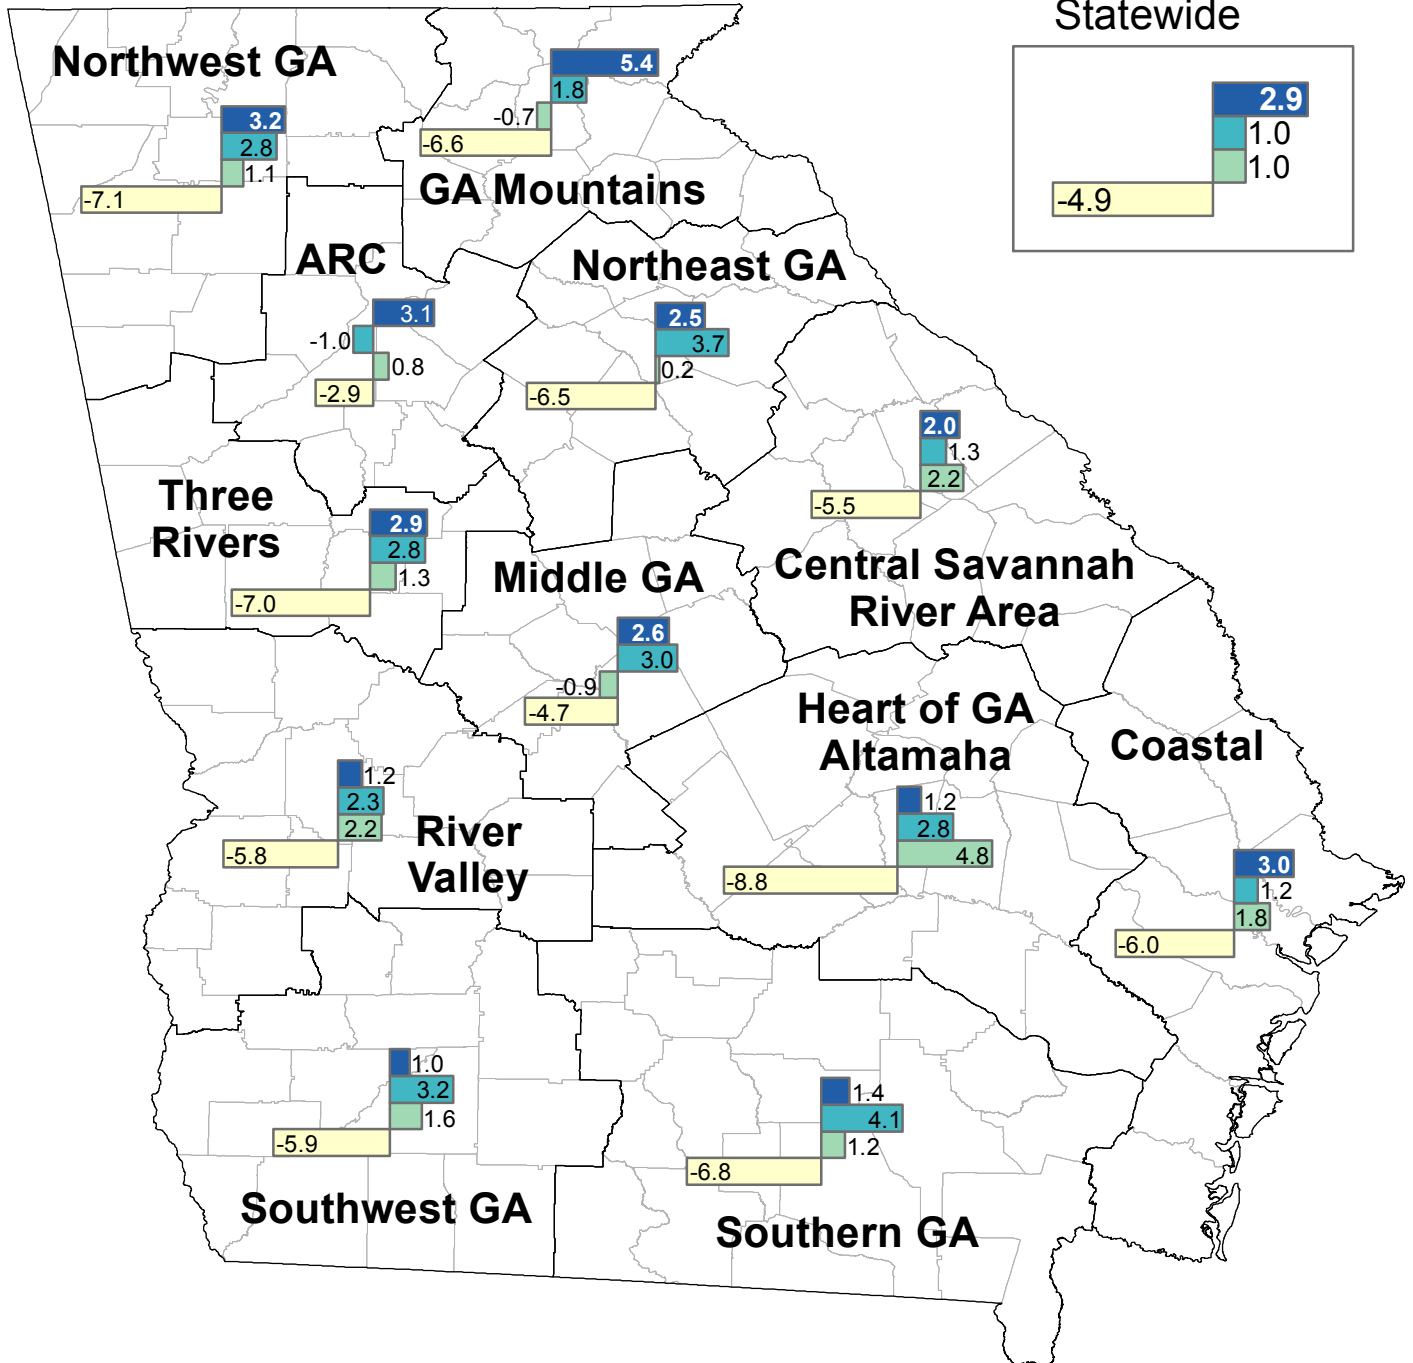

# Georgia Educational Attainment (for the Population 25 years and over) by Change in Percentage 2000 to 2010 in Regional Commissions

## Highest Education Level

- Bachelor's degree or higher
- Some college or associate's degree
- High School Graduate (or Earned GED)
- Did Not Graduate from High School (or Earn a GED)

Comparing the 2006-2010 ACS percentages to those from the year 2000 Census, in all Regional Commissions, there was a decrease in the percentage of people who did not graduate high school, and an increase in the percentage of people who attained at least a Bachelor's degree. In addition, in all areas except for the Atlanta Regional Commission, there was an increase in the percentage of people whose highest level of education was "Some College or Associates Degree"